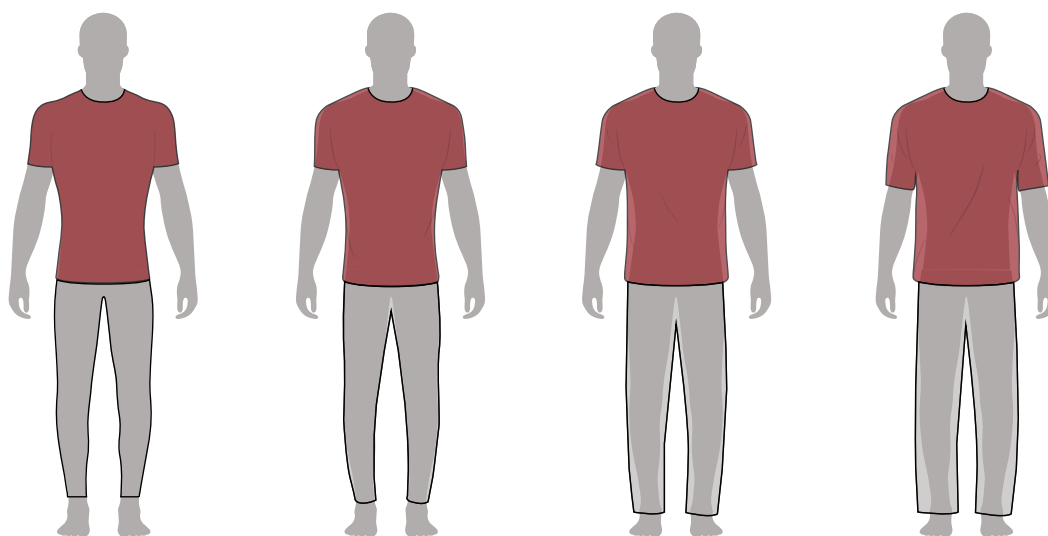

All metric measurements are in cm and have been rounded to the nearest 0.5cm

MEN'S TROUSERS & SHORTS

WAIST (CM)	28" (71)	30" (76)	32" (81)	34" (87)	36" (92)	38" (97)	40" (102)
INSIDE LEG (CM)	29" (74)	30" (76)	31" (79)	32" (81)	32" (81)	33" (84)	33" (84)

Sizes based on the average height of 5'4"- 5'6" (163-168cm) and the average inside leg of 30"- 32" (76-81cm)

All of our garments are sized and fitted with end use in mind, we have defined our different types of fit here. Products not labelled as one of our other specific fits will be a regular fit.

Next to Skin
Follows the contours of the body giving freedom of movement.

Slim Fit
Closer fit, giving a silhouette that skims over the body.

Regular Fit
Neither close fitting or oversized, designed to be versatile and fit as expected for the products' intended end-use.