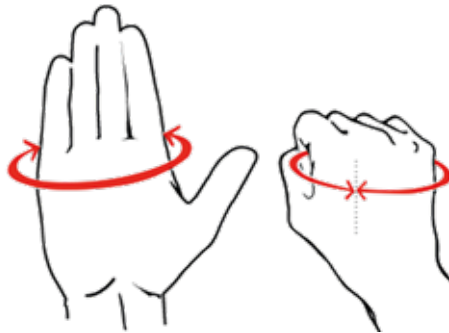

FOOTWEAR

EURO	33	34	35	36	37	38	39	40	41	42	43	44	45	46	47	48	49
UK AND AUSTRALIA	1	2	2.5-3	3.5	4	5	5.5	6.5	7.5	8	9	9.5	10.5	11	12	13	14
US MEN	1	2.5	3	4	5	6	7	7.5	8	9	10	10.5	11	12	13	14	15
US WOMEN	3	4	5	6	7	8	9	9.5	10	11	12						
SOCK SIZES	-	-	S	S	S	S	M	M	M	M	L	L	L	L	XL	XL	XL

Manufactured in Euro sizes

Size Guide.

MEN, WOMEN & YOUTH GLOVES

YOUTH WIDTH (CM)	CHILD 6" (15)	JUNIOR 6"-6.5" (15-16.5)				
WOMEN WIDTH (CM)	S 6.5" (16.5)	M 6.5"-7" (16.5-17.5)	L 7"-7.5" (17.5-19)			
MEN WIDTH (CM)	XS 6.5"-7" (16.5-17.5)	S 7"-7.5" (17.5-19)	M 7.5"-8.5" (19-21.5)	L 8.5"-9.5" (21.5-24)	XL 9.5"-10.5" (24-26.5)	XXL 10.5"-11.5" (26.5-29)