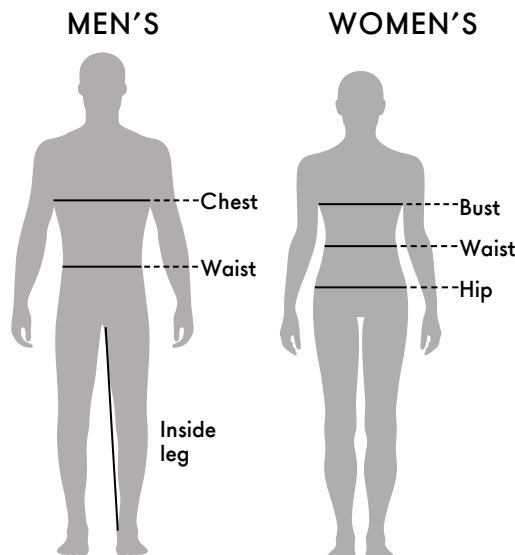

Size Guide.

MEN'S

SIZE	XS	S	M	MT	L	XL	XLT	XXL	XXXL
CHEST (CM)	34"-36" (87-92)	36"-38" (92-97)	38"-40" (97-102)	38"-40" (97-102)	41"-43" (104-109)	44"-46" (112-119)	44"-46" (112-119)	47"-49" (120-125)	50"-52" (127-132)
WAIST (CM)	28" (71)	29"-30" (74-76)	31"-33" (79-84)	31"-33" (79-84)	34"-37" (87-94)	38"-40" (97-102)	38"-40" (97-102)	41"-43" (104-109)	44"-45" (112-115)
AVERAGE HEIGHT(CM)	5'2"-5'4" (158-163)	5'4"-5'7" (163-170)	5'7"-5'10" (170-178)	6'2"-6'3" (188-191)	5'10"-6'1" (178-186)	6'1"-6'2" (186-188)	6'3"-6'5" (193-197)	6'2"-6'3" (188-191)	6'2"-6'3" (188-191)

All metric measurements are in cm and have been rounded to the nearest 0.5cm

MEN'S TROUSERS & SHORTS

WAIST (CM)	28" (71)	30" (76)	32" (81)	34" (87)	36" (92)	38" (97)	40" (102)
INSIDE LEG (CM)	29" (74)	30" (76)	31" (79)	32" (81)	32" (81)	33" (84)	33" (84)

WOMEN'S

SIZE	6	8	10	12	14	16	18	20
BUST (CM)	30"-31" (76-79)	31.5"-32.5" (80-83)	33"-34" (84-87)	35"-36" (89-92)	36.5"-37.5" (93-96)	38"-39" (97-99)	40"-41" (102-104)	42"-43" (107-109)
WAIST (CM)	24"-25" (61-63)	25"-26" (63-66)	26"-27" (66-69)	28"-29" (71-74)	30"-31" (76-79)	32"-33" (81-84)	34"-35" (87-89)	36"-37" (92-94)
HIP (CM)	33"-34" (84-87)	34.5"-35.5" (88-91)	36"-37" (92-94)	37.5"-39" (95-99)	40"-41.5" (101-105)	42"-43.5" (107-110)	44"-46" (112-117)	46"-48" (117-122)

Sizes based on the average height of 5'4"- 5'6" (163-168cm) and the average inside leg of 30"- 32" (76-81cm)

All of our garments are sized and fitted with end use in mind, we have defined our different types of fit here. Products not labelled as one of our other specific fits will be a regular fit.